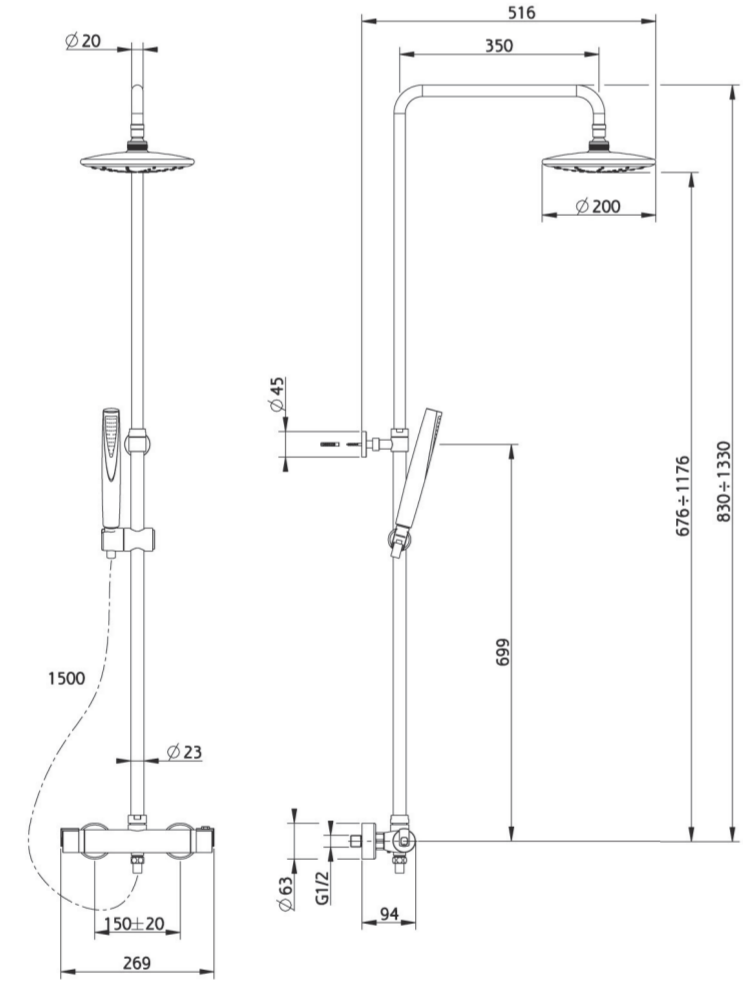

Junior Evo

170-0004-00

Junior Evo

170-0004-00

Junior Evo

170-0004-00